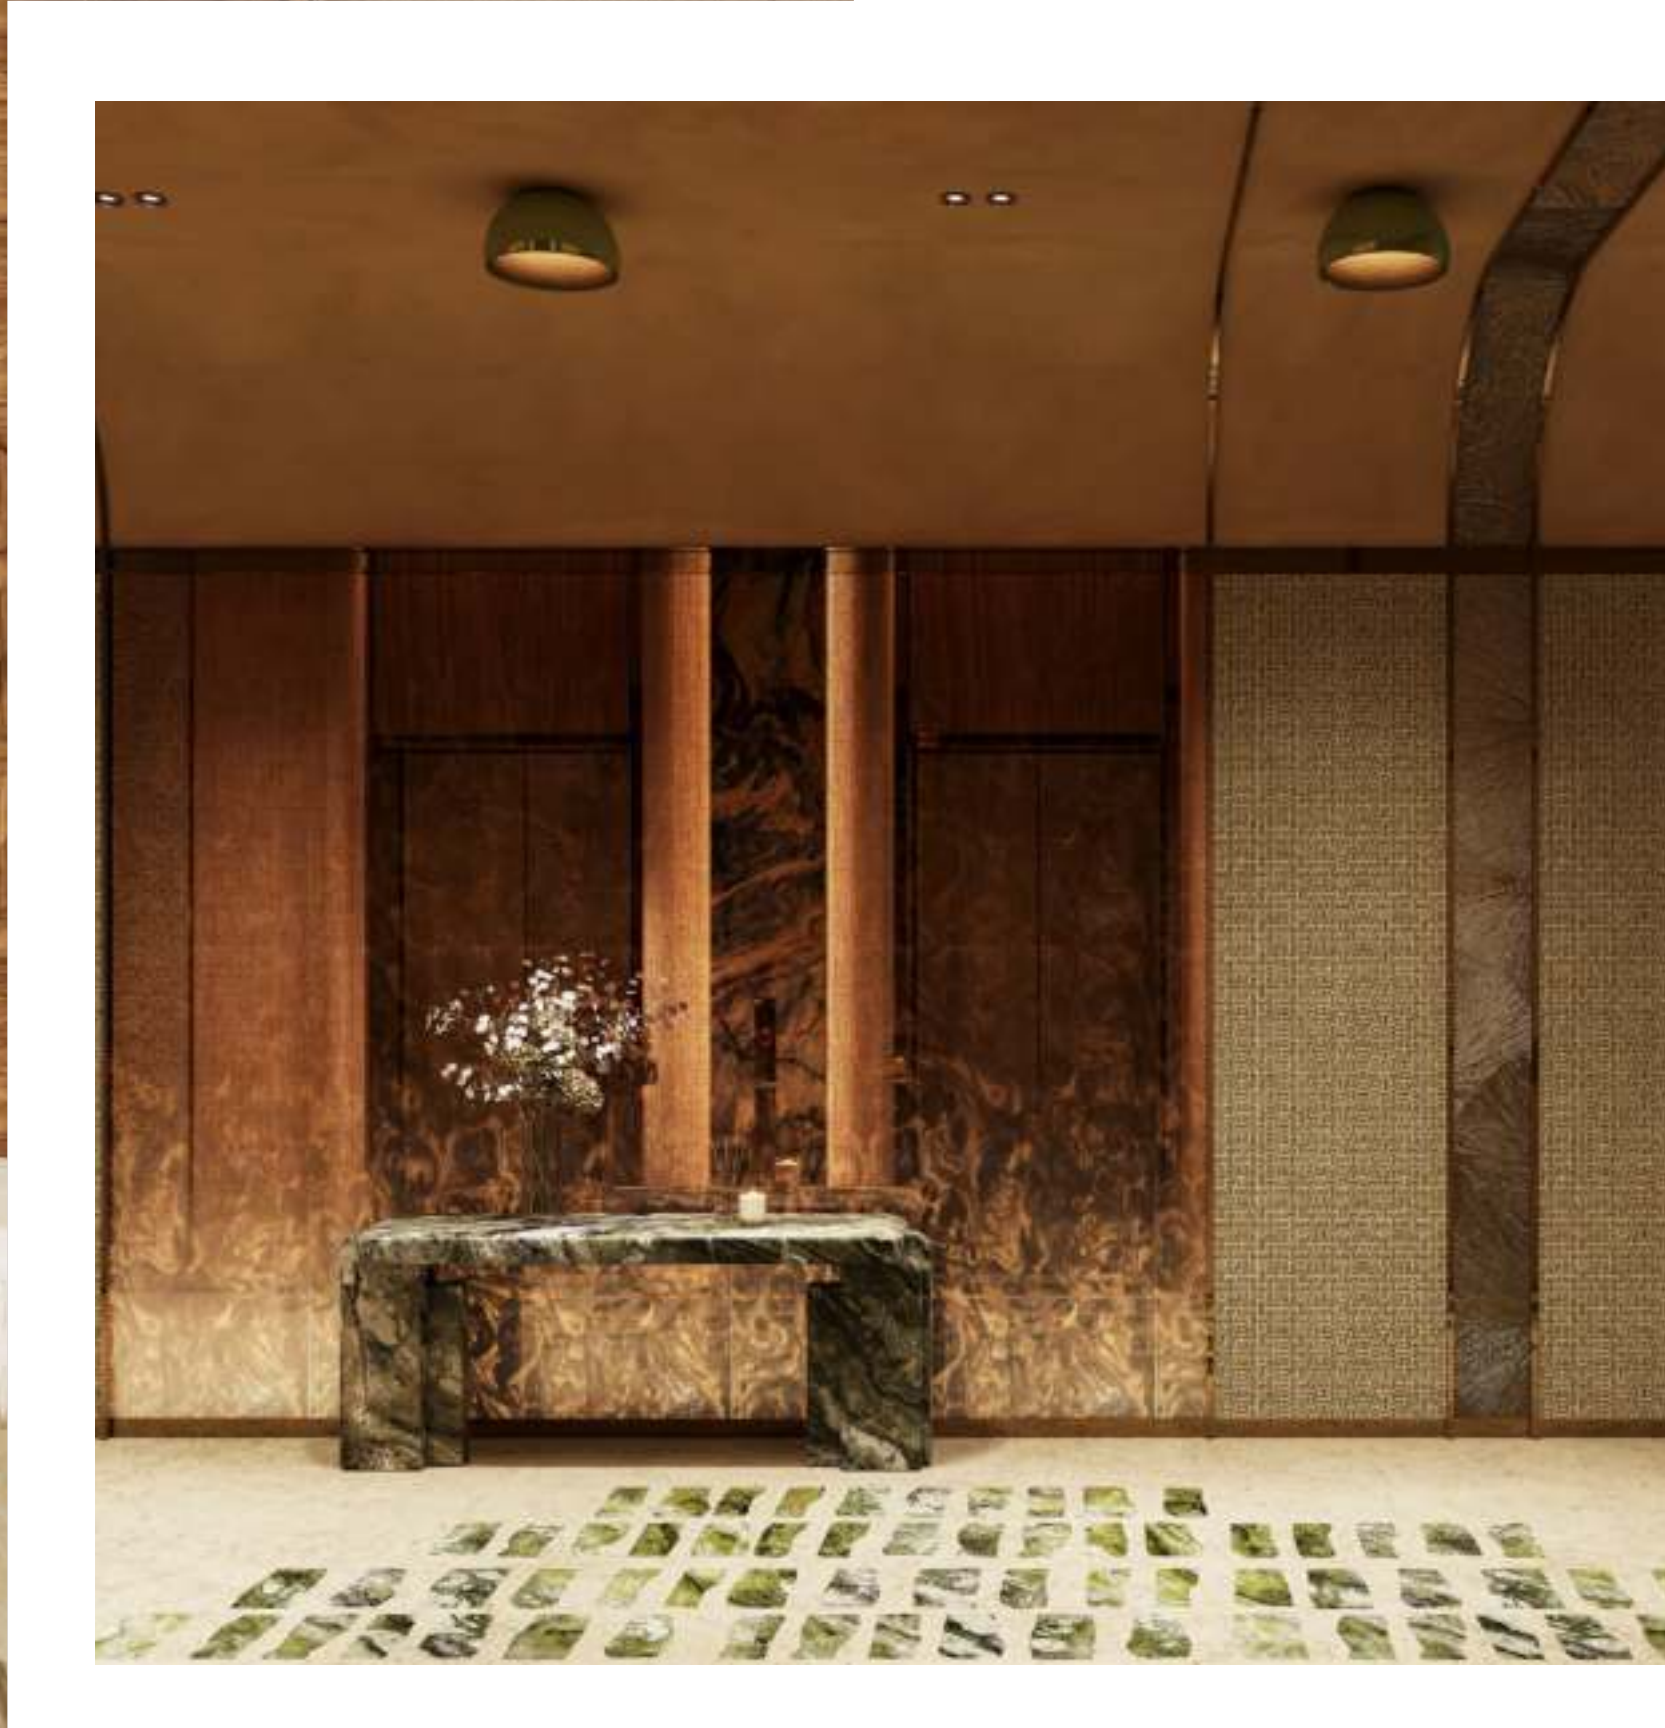

J1
BEACH
THE SPIRIT OF THE RIVERA

RABDAN
SQU
ARE

AN ARRIVAL WORTHY OF ROYALTY

The entrance at Rabdan Square is designed to leave an impression of quiet majesty. Wooden finishes set a warm, dignified tone, while large artworks lend a sense of cultural depth. Floor-to-ceiling windows draw in natural light, softening the space with clarity and calm. Subtle, sober, and opulent, it is an arrival that carries the grace of royalty without the need for grandeur.

RABDAN

RABDAN SQUARE BY RABDAN

SCULPTED FOR A LASTING IMPRESSION

The entrance interiors are a study in permanence and aesthetic. Natural textures and sculpted surfaces come together to create a space both enduring and elegant. Every detail is crafted not just to welcome, but to leave an impression that lingers long after the first step inside.

RABDAN
SQUARE

RABDAN
SQU
ARE

LIFESTYLE AMENITIES

Rabdan Square offers a thoughtfully curated collection of lifestyle amenities designed to enrich daily living. Every feature has been considered with care to ensure each resident finds spaces for relaxation, wellness, and connection. Materials and fittings from trusted global brands were selected to deliver enduring quality, comfort, and timeless appeal.