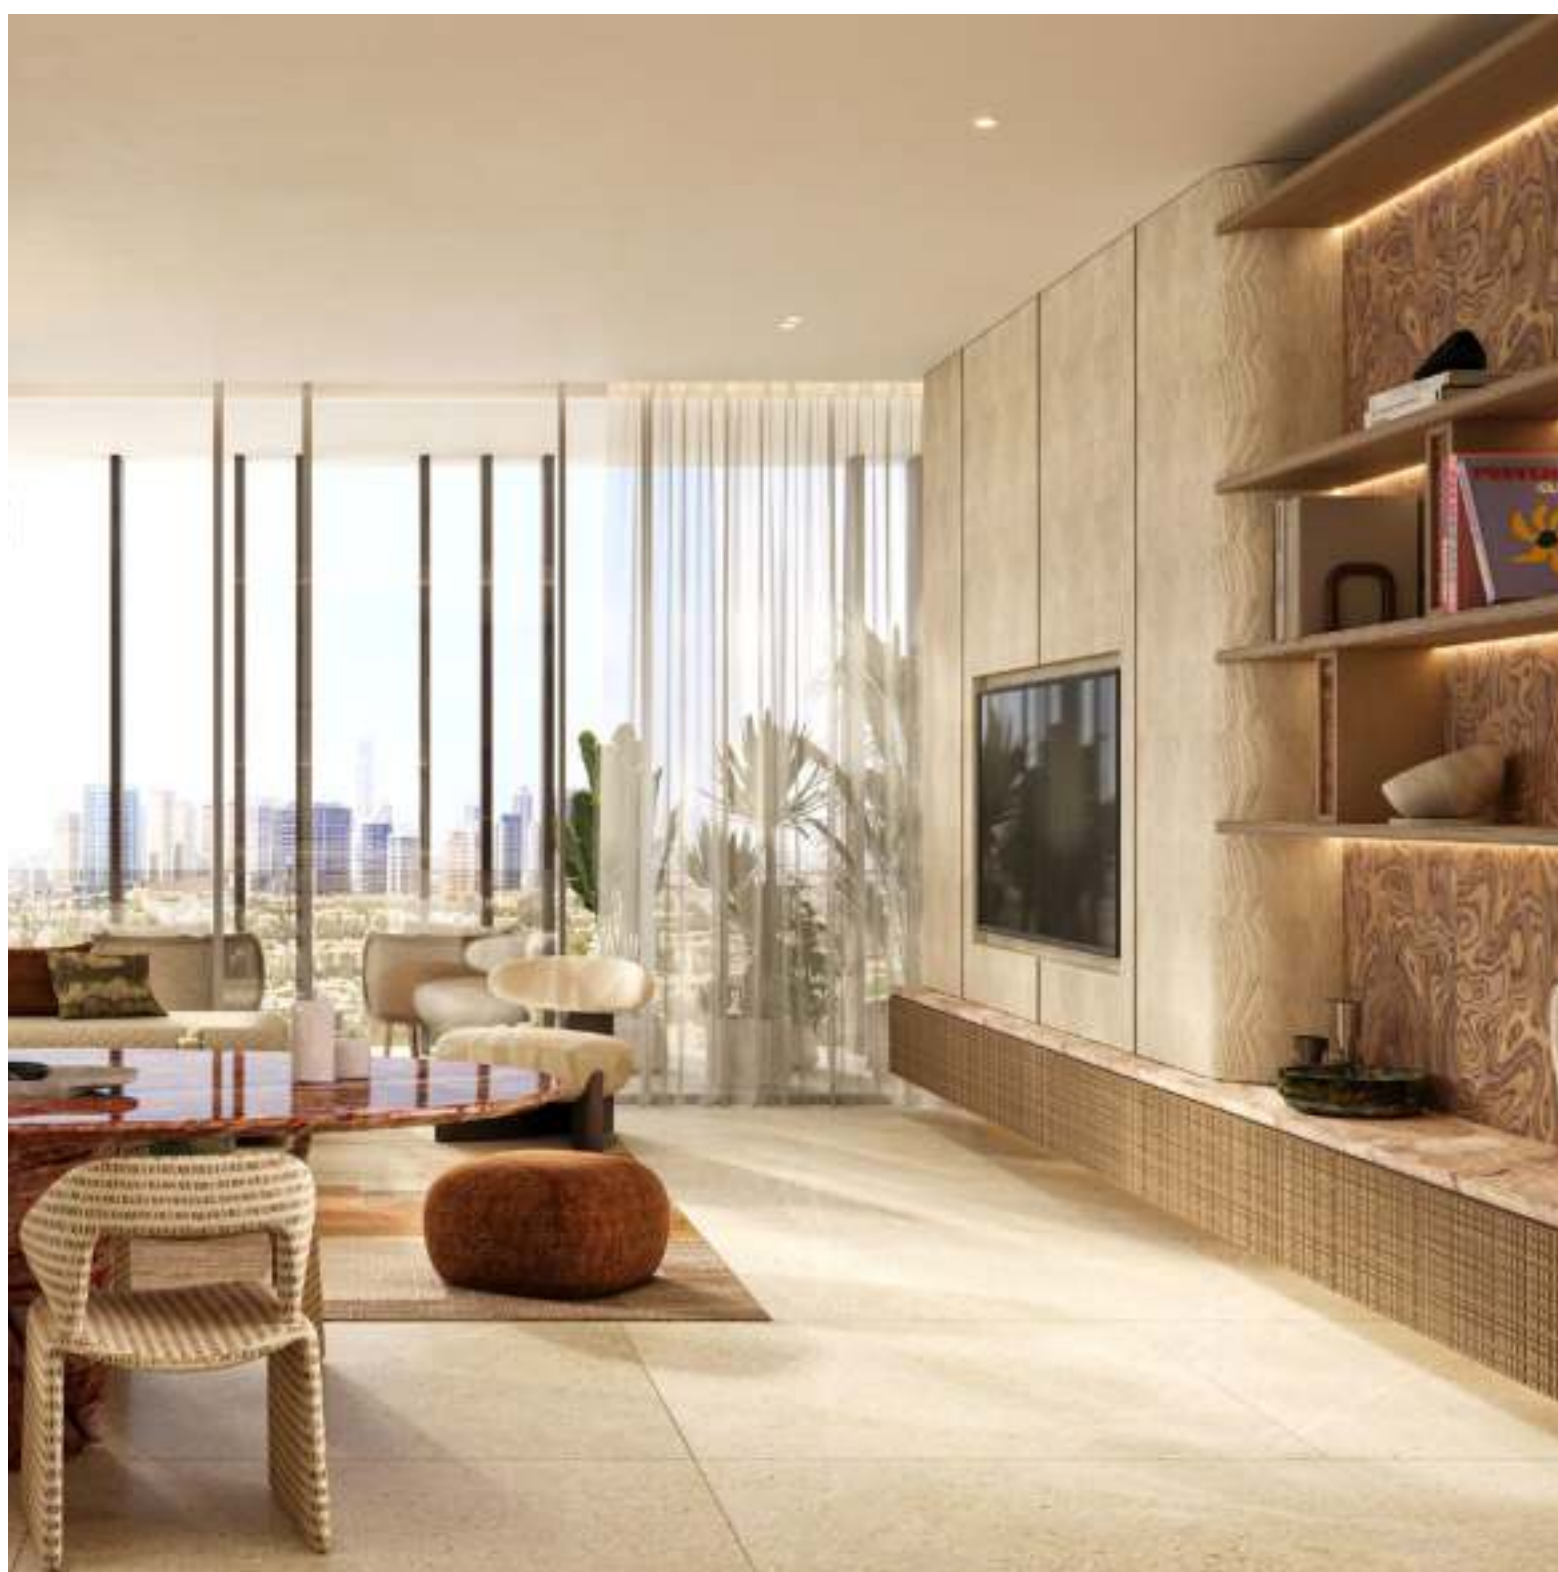

RABDAN
SQU
ARE

SPACE FOR EVERY CHAPTER

The 3-bedroom residences offer expansive layouts for those who value both togetherness and privacy. Generous living room, refined finishes, and considered details create a home designed to grow with your family and your aspirations.