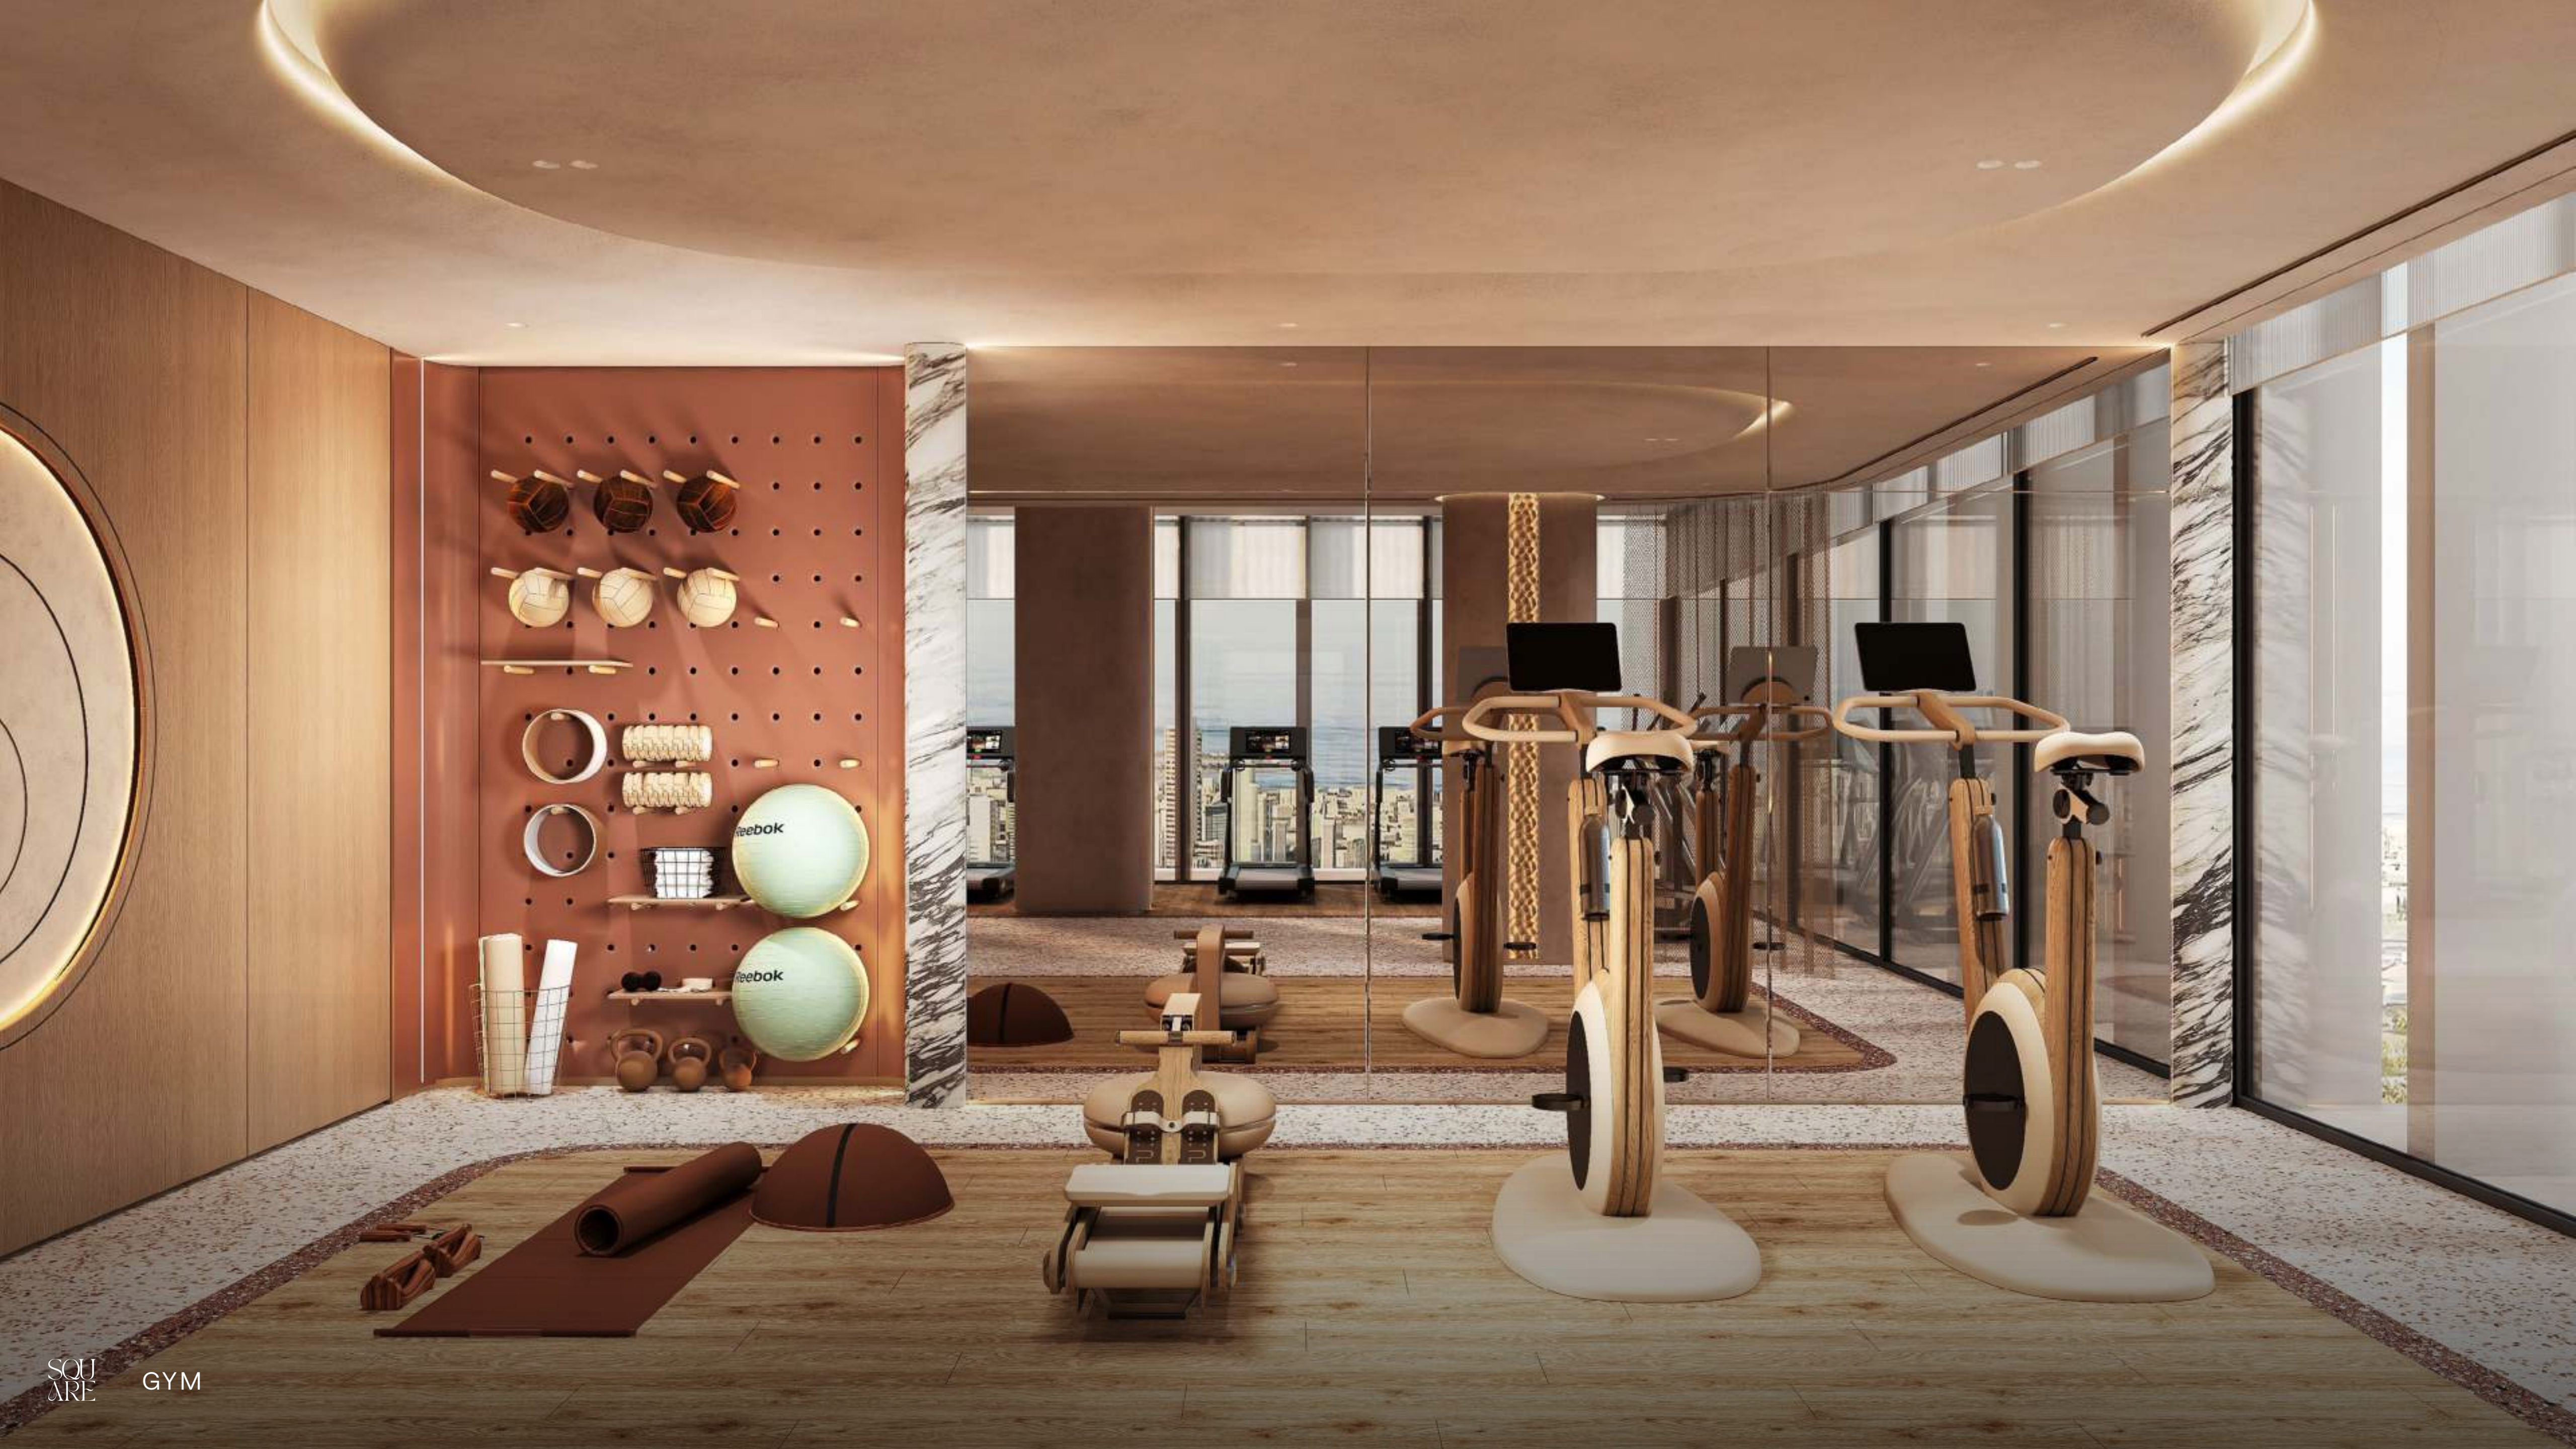

RABDAN
SQUARE

RABDAN
SQU
ARE

LIFESTYLE AMENITIES

Rabdan Square offers a thoughtfully curated collection of lifestyle amenities designed to enrich daily living. Every feature has been considered with care to ensure each resident finds spaces for relaxation, wellness, and connection. Materials and fittings from trusted global brands were selected to deliver enduring quality, comfort, and timeless appeal.

RETAIL
SHOPS

OUTDOOR KID'S
PLAY AREA

GRAND ENTRANCE
LOBBY

RABDAN
SQU
ARE

SWIMMING POOL

A serene pool that mirrors the sky, offering moments of stillness and renewal in the heart of the city.

RABDAN
SQU
ARE

KIDS' SWIMMING POOL

A pool created for the youngest residents — safe, welcoming, and scaled to their rhythm of play.

RABDAN
SQU
ARE

UNSHAKEN VITALITY

Unshaken vitality begins with presence. Soft light, open space and thoughtful design create an environment where movement flows easily and strength forms from within.